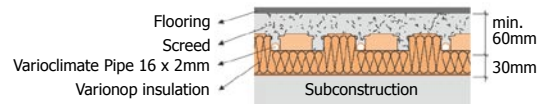

### VarioFix (with fix panel)

- VarioFix Panel 1400 x 800 mm (without insulation). To fasten Varioclimate Pipe, as vapour barrier and as homogenous cover for existing insulations
- Varioclimate Pipe 16 x 2 mm (5-layer-composite pipe with napped surface structure)

### VarioNop (with VarioNop insulation panel)

- VarioNop insulation panel 1400 x 800 x 53 mm (insulation thickness 30 mm) Special intermediate webs lift up the Varioclimate Pipe from the insulation and pipes are completely enclosed by heating screed. Positive connections with groove and feather ensure stable panel interconnection
- Varioclimate Pipe 16 x 2 mm (5-layer-composite pipe with napped surface structure)