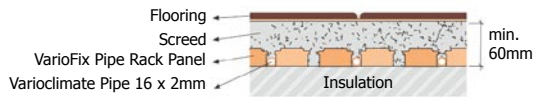

SYSTEMS & COMPONENTS

VarioFix (with fix panel)

- VarioFix Panel 1400 x 800 mm (without insulation). To fasten Varioclimate Pipe, as vapour barrier and as homogenous cover for existing insulations
- Varioclimate Pipe 16 x 2 mm (5-layer-composite pipe with napped surface structure)